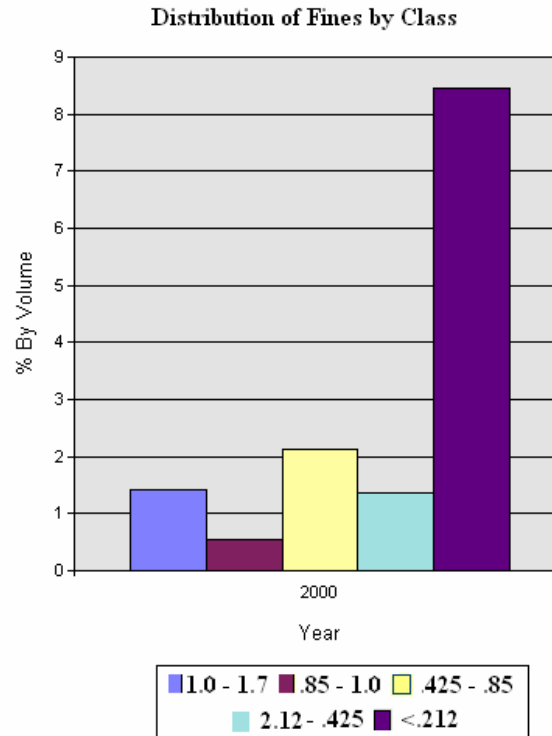

YKFP Klickitat Subbasin Sediment Monitoring Report

Site Name: Little Klickitat near Goldendale City Park

Year:	%<75.0m	%<26.5mm	%<13.5m	%<9.5mm	%<6.73mm	%<3.35mm	%<1.7mm	%<1.0mm	%<0.85mm	%<0.425m	%<0.212m
2000	95.1	45.8	25.2	21.3	18.6	15.9	13.9	12.5	11.9	9.8	8.5