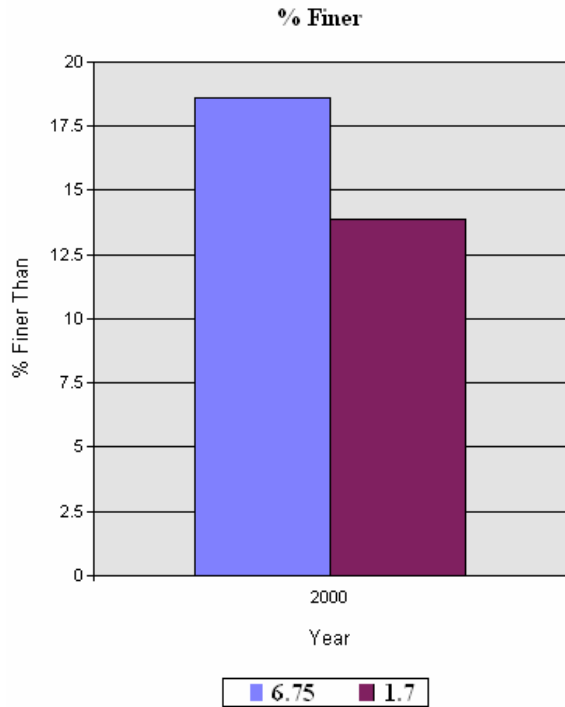

YKFP Klickitat Subbasin Sediment Monitoring Report

Site Name: Little Klickitat near Goldendale City Park

Year:	%<75.0m	%<26.5mm	%<13.5m	%<9.5mm	%<6.73mm	%<3.35mm	%<1.7mm	%<1.0mm	%<0.85mm	%<0.425m	%<0.212m
2000	95.1	45.8	25.2	21.3	18.6	15.9	13.9	12.5	11.9	9.8	8.5