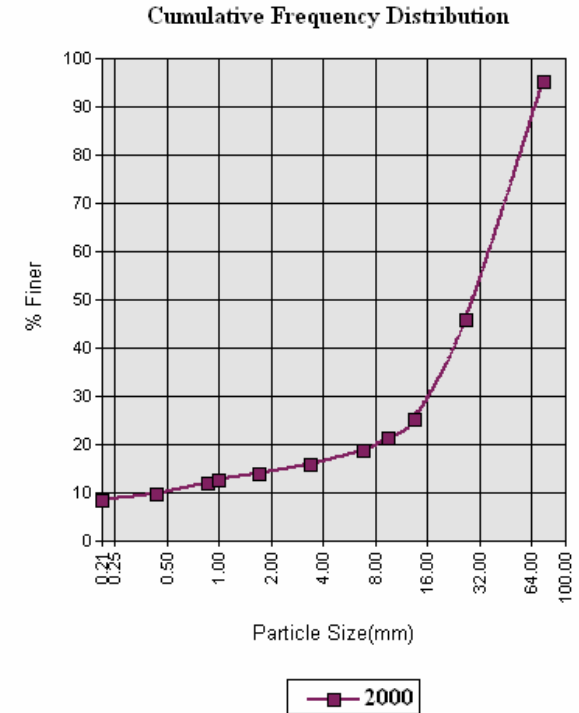

YKFP Klickitat Subbasin Sediment Monitoring Report

Site Name: Little Klickitat near Goldendale City Park

Year:	%<75.0m	%<26.5mm	%<13.5m	%<9.5mm	%<6.73mm	%<3.35mm	%<1.7mm	%<1.0mm	%<0.85mm	%<0.425m	%<0.212m
2000	95.1	45.8	25.2	21.3	18.6	15.9	13.9	12.5	11.9	9.8	8.5