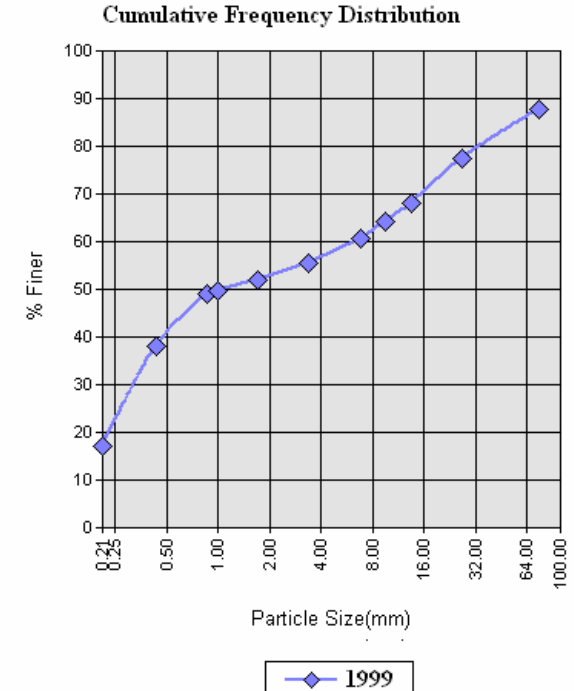

YKFP Klickitat Subbasin Sediment Monitoring Report

Site Name: Klickitat River near Hatchery

Year:	%<75.0m	%<26.5mm	%<13.5m	%<9.5mm	%<6.73mm	%<3.35mm	%<1.7mm	%<1.0mm	%<0.85mm	%<0.425m	%<0.212m
1999	87.9	77.5	68.2	64.3	60.8	55.6	51.9	49.8	49.0	38.0	17.2