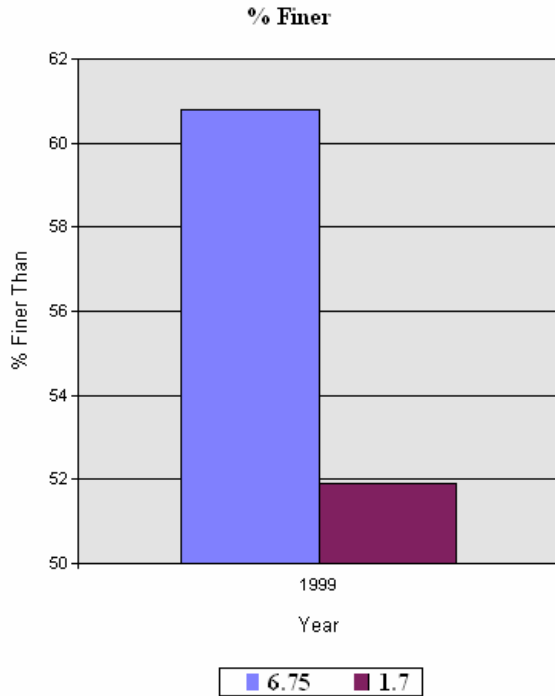

YKFP Klickitat Subbasin Sediment Monitoring Report

Site Name: Klickitat River near Hatchery

Year:	%<75.0m	%<26.5mm	%<13.5m	%<9.5mm	%<6.73mm	%<3.35mm	%<1.7mm	%<1.0mm	%<0.85mm	%<0.425m	%<0.212m
1999	87.9	77.5	68.2	64.3	60.8	55.6	51.9	49.8	49.0	38.0	17.2