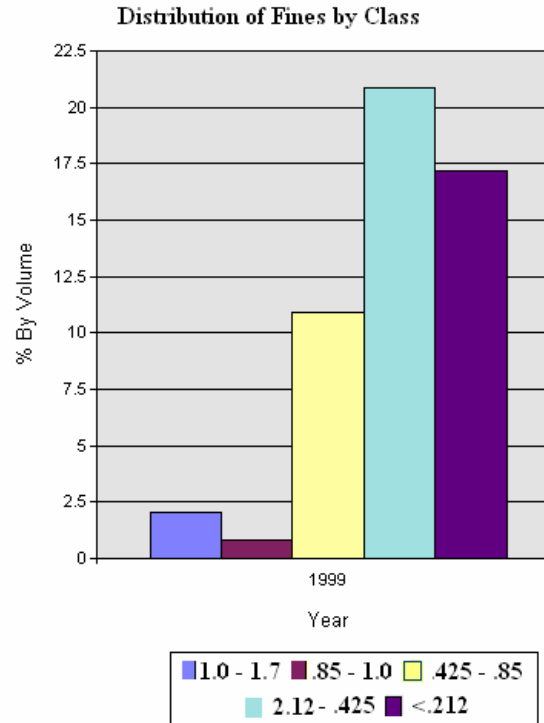

YKFP Klickitat Subbasin Sediment Monitoring Report

Site Name: Klickitat River near Hatchery

Year:	%<75.0m	%<26.5mm	%<13.5m	%<9.5mm	%<6.73mm	%<3.35mm	%<1.7mm	%<1.0mm	%<0.85mm	%<0.425m	%<0.212m
1999	87.9	77.5	68.2	64.3	60.8	55.6	51.9	49.8	49.0	38.0	17.2