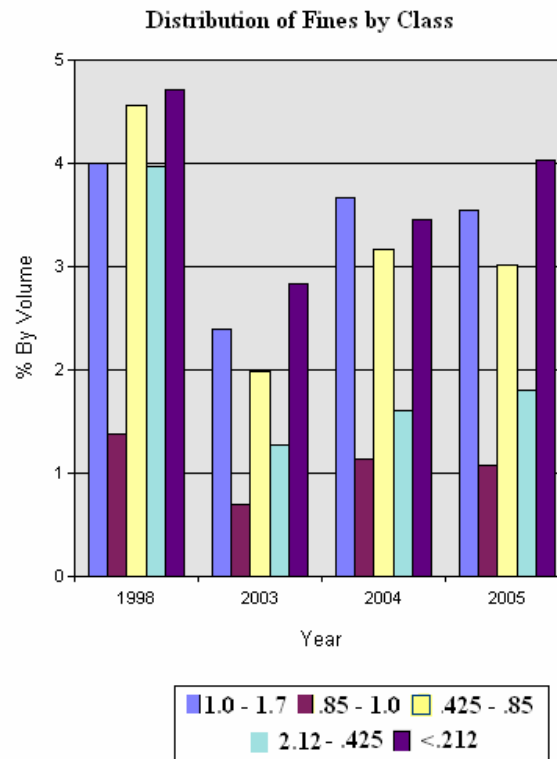

## Site Name: Klickitat R. in McCormick Meadows

Year:	%<75.0m	%<26.5mm	%<13.5m	%<9.5mm	%<6.73mm	%<3.35mm	%<1.7mm	%<1.0mm	%<0.85mm	%<0.425m	%<0.212m
1998	91.5	61.4	45.6	39.3	33.1	24.8	18.6	14.6	13.2	8.7	4.7
2003	95.6	49.0	31.2	25.2	20.2	13.6	9.2	6.8	6.1	4.1	2.8
2004	99.2	60.3	39.9	33.2	27.0	18.8	13.0	9.4	8.2	5.1	3.5
2005	99.0	63.9	42.0	34.4	28.0	19.4	13.5	9.9	8.8	5.8	4.0