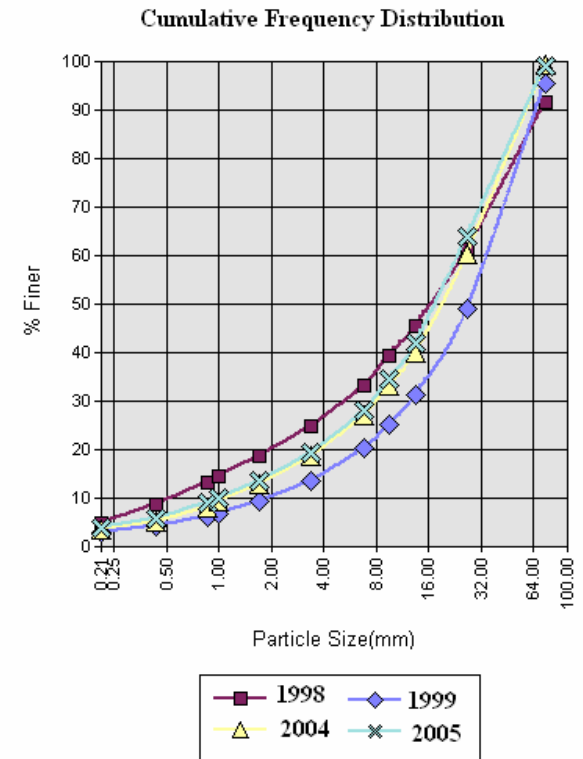

# YKFP Klickitat Subbasin Sediment Monitoring Report

## Site Name: Klickitat R. in McCormick Meadows

Year:	%<75.0m	%<26.5mm	%<13.5m	%<9.5mm	%<6.73mm	%<3.35mm	%<1.7mm	%<1.0mm	%<0.85mm	%<0.425m	%<0.212m
1998	91.5	61.4	45.6	39.3	33.1	24.8	18.6	14.6	13.2	8.7	4.7
2003	95.6	49.0	31.2	25.2	20.2	13.6	9.2	6.8	6.1	4.1	2.8
2004	99.2	60.3	39.9	33.2	27.0	18.8	13.0	9.4	8.2	5.1	3.5
2005	99.0	63.9	42.0	34.4	28.0	19.4	13.5	9.9	8.8	5.8	4.0