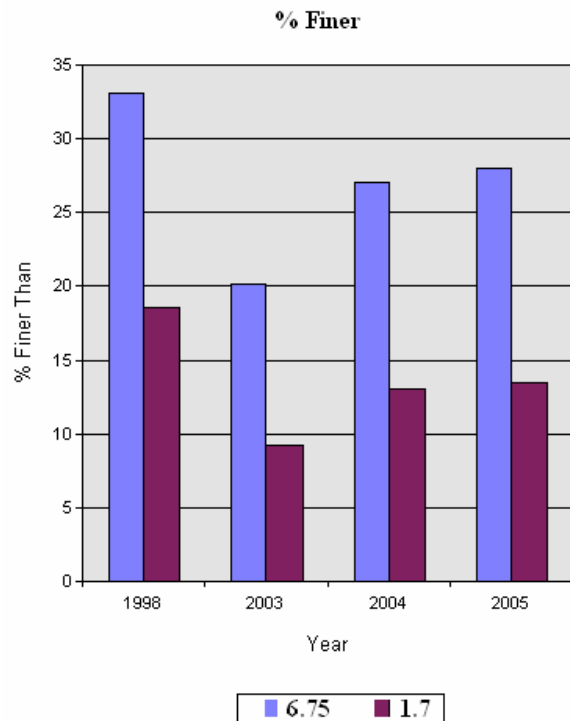

# YKFP Klickitat Subbasin Sediment Monitoring Report

## Site Name: Klickitat R. in McCormick Meadows

Year:	%<75.0m	%<26.5mm	%<13.5m	%<9.5mm	%<6.73mm	%<3.35mm	%<1.7mm	%<1.0mm	%<0.85mm	%<0.425m	%<0.212m
1998	91.5	61.4	45.6	39.3	33.1	24.8	18.6	14.6	13.2	8.7	4.7
2003	95.6	49.0	31.2	25.2	20.2	13.6	9.2	6.8	6.1	4.1	2.8
2004	99.2	60.3	39.9	33.2	27.0	18.8	13.0	9.4	8.2	5.1	3.5
2005	99.0	63.9	42.0	34.4	28.0	19.4	13.5	9.9	8.8	5.8	4.0